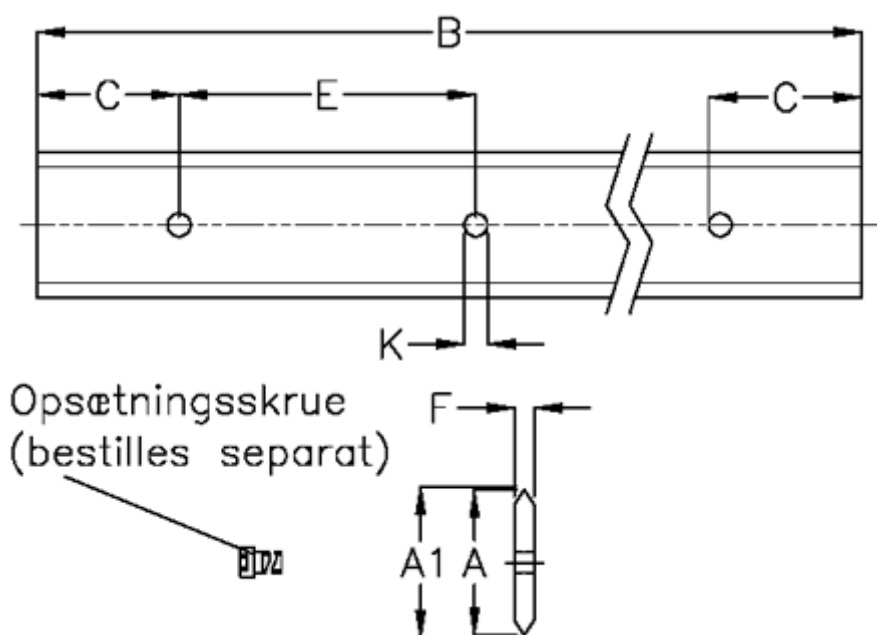

Data Sheet

Article number: 059121236

Description: Hepco SL2 spacer slide
SS MS 12-236

Measures

A	= 12	K	= 3.5
A1	= 12.55	Weight kg/1000	= 230
B	= 236		
C	= 13.0		
E	= 30		
F	= 3.0		
For bearing	= 13		
For screw	= M3x8		